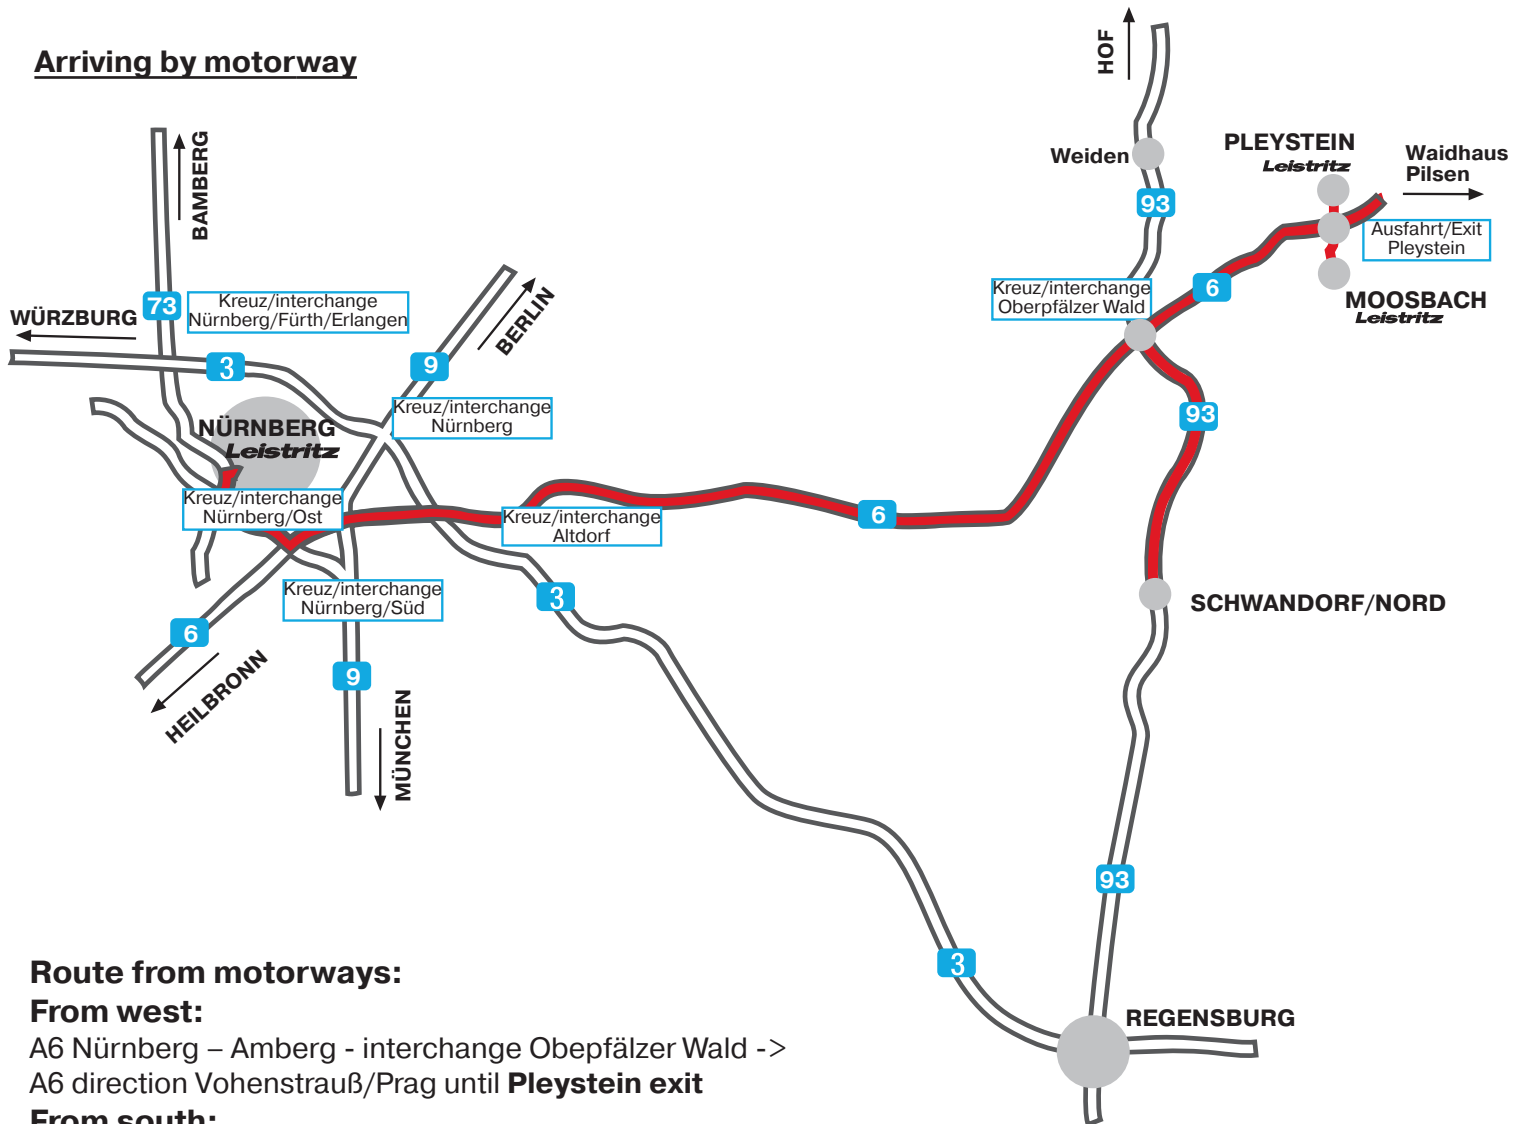

### Route from motorways:

#### From west:

A6 Nürnberg – Amberg - interchange Obepfälzer Wald ->  
A6 direction Vohenstrauß/Prag until **Pleystein exit**

#### From south:

A93 Regensburg – direction Weiden i.d.Opf. -> interchange Obepfälzer Wald -> A6 direction Vohenstrauß/Prag until **Pleystein exit**

#### From north:

A93 Hof – direction Weiden i.d.Opf. - Regensburg -> interchange Obepfälzer Wald -> A6 direction Vohenstrauß/Prag until **Pleystein exit**